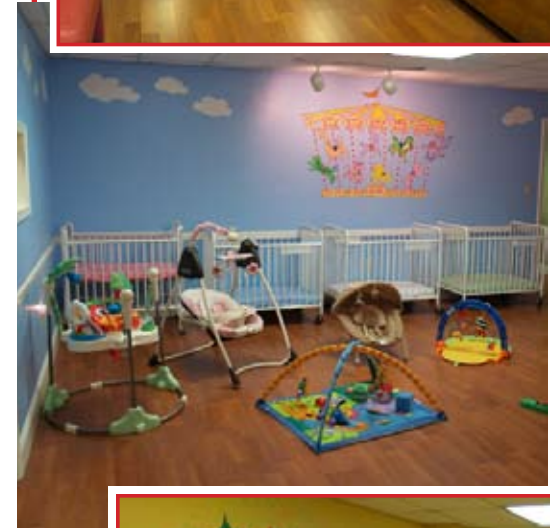

We accept childcare certificates from the Central Mississippi Planning and Development District (CMPDD).